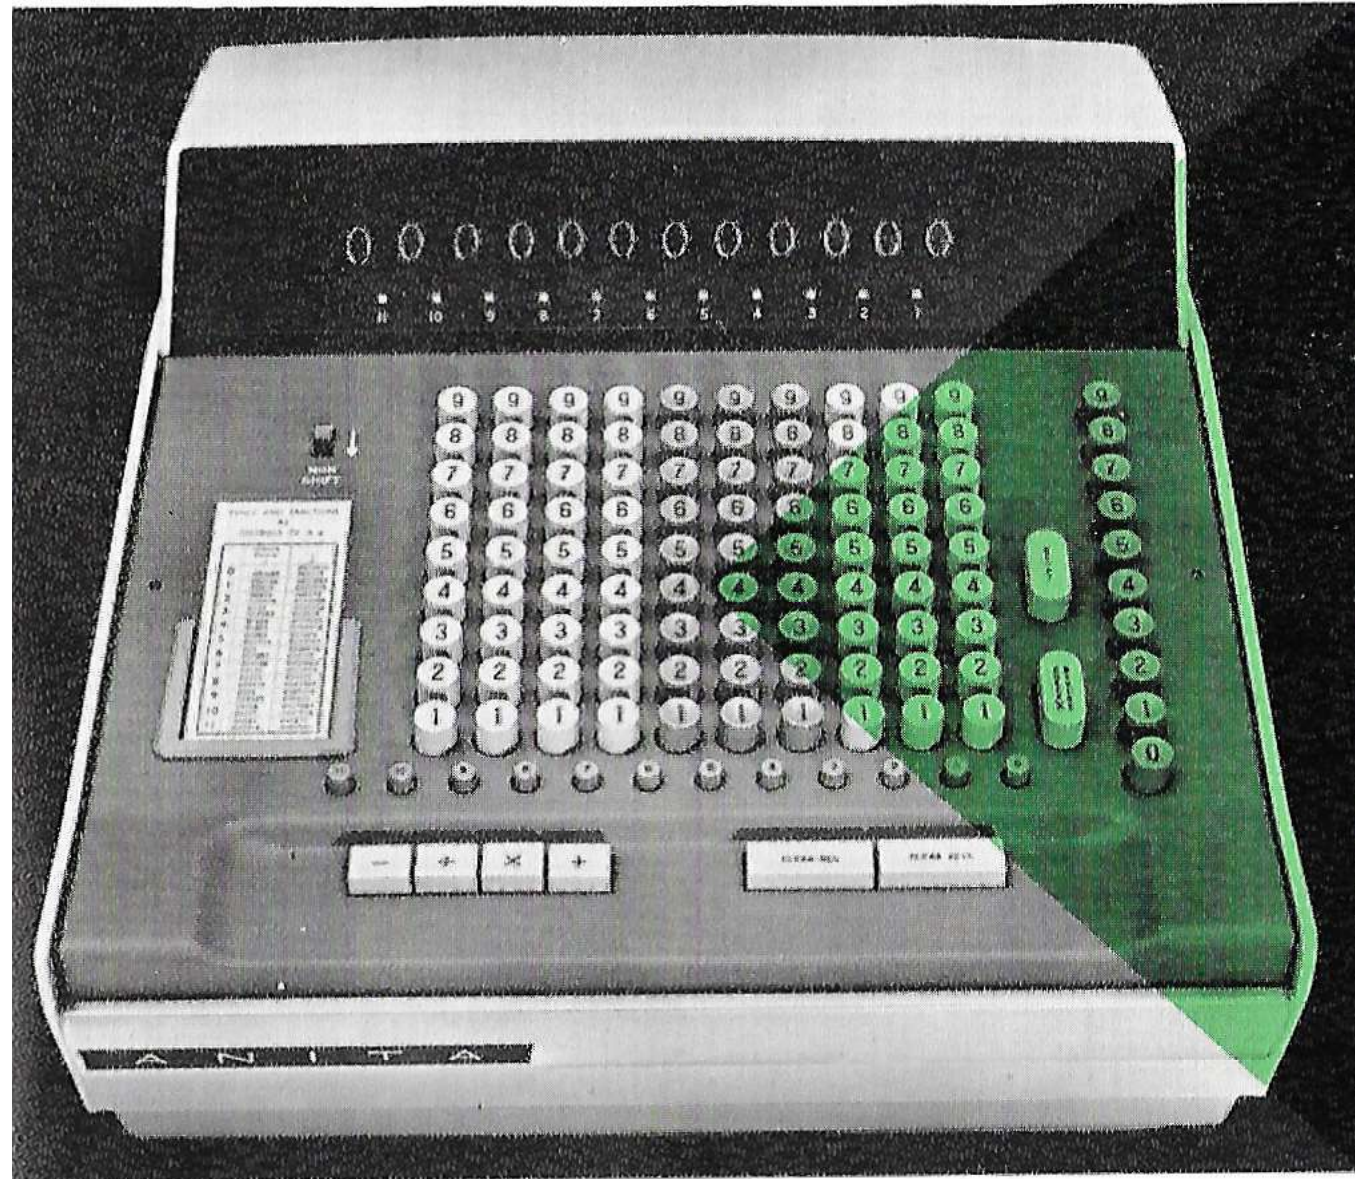

SC

A N I T A
MK 8

The first all British electronic desk computer

ANITA now an established member of
the **SUMLOCK COMPTOMETER** range

A N I T

MK 8

The first all British

SPEED

The basic functions of arithmetic + × capable of change—the methods of the are, and can be improved.

ACCURACY

Anita, in providing for such improvement new age in calculating methods by her electronic computer techniques for use at desk. *Anita* was first used in the United Kingdom in March 1962. Since that time, thousands of Companies have proved the reliability of it to their advantage in the daily handling of invoice calculations, cost, design and etc. *Anita*, the world's first desk computer, uses electronic science to provide Speed at a greater degree than ever before. Your office means instant and accurate complete Silence.

$£335 - 10\%$
 $= £301.10 \text{ net.}$

THAN YOU THINK !

Office Desk size 15" x 18" x 9 1/2"
Easily Portable - Weighs only 27 lbs

The first all British electronic desk computer

A N I T A

MK 8

Sumlock Comptometer Ltd